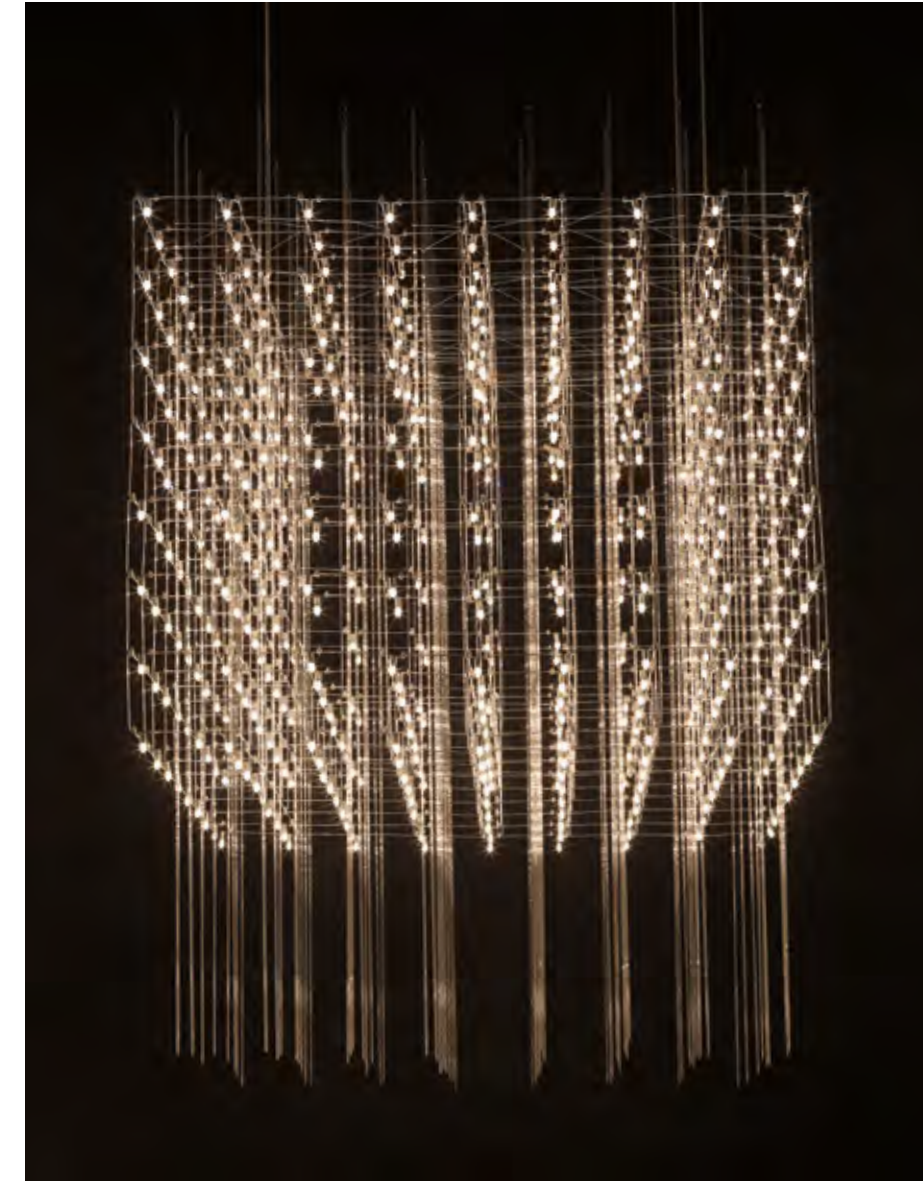

UNIVERSE

All the stars of the universe captured in one fixture. Random placed LED circuit boards and tiny metal rods are the only two basic elements of this light fixture. They give the lamp its structure and shape. The Universe can optionally be made with downlights.

UNIVERSE SQUARE

Universe Square is structured but still harmonious. Modular placed E10 lightbulbs and tiny metal rods are the two basic elements of this light fixture. They give the lamp its structure and shape. Universe Square is available in 3 finishes.

UNIVERSE SQUARE

Combine different sizes or finishes of the Universe Square to create the ultimate composition for your project.

UNIVERSE SQUARE

By adding vertical glass tubes, the Universe Square looks immense by showing myriads of shiny reflecting lights.

UNIVERSE DISC

The round version of the Universe is available in various sizes and finishes, with or without downlights.

UNIVERSE WITH DROPS

Illuminating drops fall out of the Universe. By playing with heights this modular version of the Universe becomes modern and frivolous.